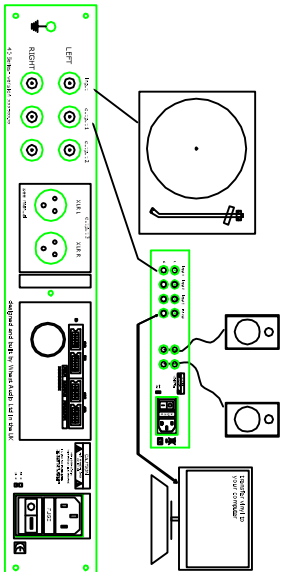

This is the most typical of setups where the 40 Series is connected as the phonostage only. The computer is optional for transferring vinyl to your computer/ digital streamer.

For better vinyl to digital quality, this connection system is preferred. An adaptor from 3 pin XLR to normal RCA can be purchased from your Whest Audio dealer or your amplifier does not have the 3 pin XLR connectors fitted.