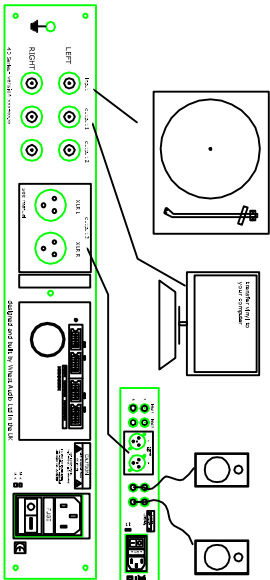

This is the most typical of setups where the 40 Series is connected as the phonostage only. The computer is optional for transferring vinyl to your computer/ digital streamer.

For better vinyl to digital quality, this connection system is preferred. An adaptor from 3 pin XLR to normal RCA can be purchased from your Whest Audio dealer or your amplifier does not have the 3 pin XLR connectors fitted.